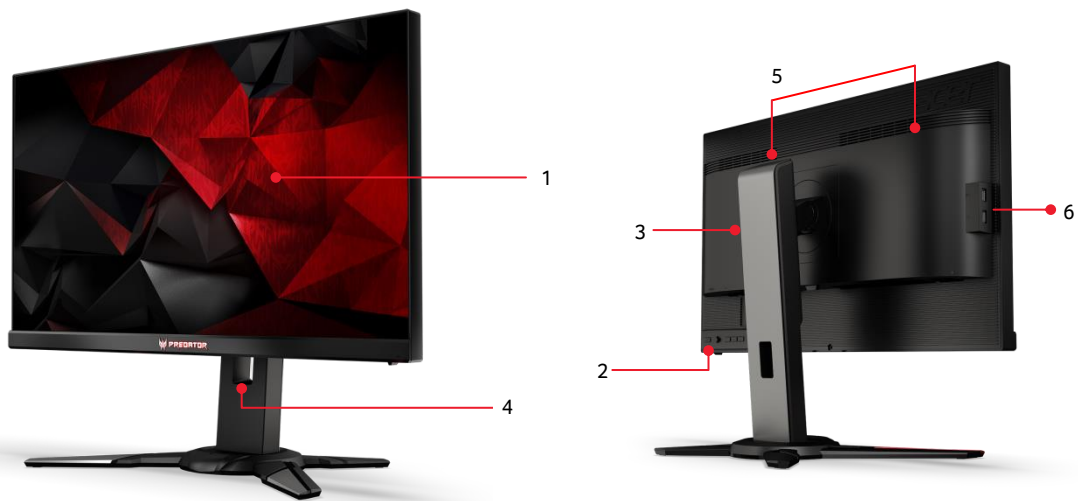

## Predator XB2

### MYTHIC SPEED

- 24.5" Full HD (1920x1080) ZeroFrame™ gaming monitor
- NVIDIA® G-SYNC™ and NVIDIA® ULMB Technology
- Lightning Fast 240Hz Refresh & 1ms Response Time
- NVIDIA® ULMB™ decrease motion blur and minimizes ghosting effect
- Custom game profiles with Predator GameView
- Dark boost allows seeing more detail in the dark scene

<b>Product views</b>	1. 24.5" 16:9 display 2. Power button / OSD button 3. Height adjustment stand	4. Cable management 5. 2W x 2 Speaker 6. USB 3.0
<b>Color</b>	Black/Dark silver	
<b>Dimensions and weight</b>	Dimensions: 557.89 (W) x 505.87(H) x 268.31 (D) mm TBD (W) x TBD (H) x TBD (D) inches	Weight: 6.10 kg
<b>Size</b>	24.5"(16:9)	
<b>Active display area</b>	544x303 mm	
<b>Maximum resolution</b>	• 1920 x 1080@240Hz	
<b>Response time</b>	72% NTSC color gamut	TN Panel
<b>Contrast ratio</b>	1,000:1 (Native)	
<b>Brightness</b>	400 cd/m <sup>2</sup>	
<b>Viewing angle (CR=10)</b>	170°(H), 160°(V)	
<b>Colors</b>	16.7M	
<b>Bits</b>	8Bit	
<b>Input signal</b>	<ul style="list-style-type: none"> <li>• 1 HDMI</li> <li>• 1 DisplayPort (v1.2)</li> <li>• 4 USB Hub 3.0 (1up 4 down)</li> <li>• Audio out</li> </ul>	
<b>Speakers</b>	2Wx2	
<b>VESA Wall mounting</b>	100X100mm	
<b>Power supply (100V-240V)</b>	Internal (100V-240V)	
<b>Power Consumption (ENERGY STAR)</b>	Off: 0.43W	Sleep: 0.46W
<b>Support</b>	NVIDIA G-SYNC™ technology, Support NVIDIA 3D Vision.	
<b>ErgoStand</b>	Tilt • -5°~ 21° Swivel • +/- 45°	Height adjustment • 115mm Pivot • ±90°